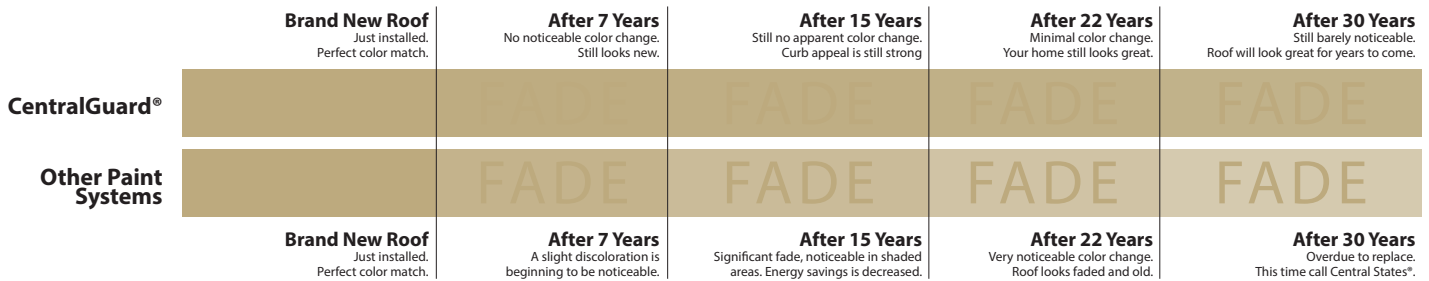

CENTRALGUARD® PROTECTION	FADE RESISTANCE	DENT RESISTANCE	RUST RESISTANCE	WARRANTY
Ultra 26 Gauge Premium Option	For a small amount more than Prime, upgrade to Ultra.	Yes	40% More Resistance than Thrifty	223% More Resistance than Thrifty	135% More Coating than Thrifty	20 Year Rust-Through 30 Year Chalk & Fade 40 Year Paint Adhesion
Prime 29 Gauge The industry leader	For a small amount more than Thrifty, upgrade to Prime.	Yes	40% More Resistance Than Thrifty	40% More Resistance Than Thrifty	135% More Coating than Thrifty	20 Year Rust-Through 30 Year Chalk & Fade 40 Year Paint Adhesion
Thrifty 29 Gauge	Our least expensive option.	No	Basic Resistance	Basic Resistance	Basic Coating	NO Rust-Through NO Chalk & Fade 20 Year Paint Adhesion

Panel-Loc Plus™ and Panel-Loc™ feature UL2218 approval for impact resistance and may qualify for a home owner's insurance discount. See your local insurance agent for qualifications.

CentralGuard® provides superior fade resistance.

CentralGuard® combines the durability of ceramic and select inorganic pigments with the strength of a proprietary silicone polyester resin to deliver a durable finish, no matter the weather.

- Ceramic pigments are practically unaffected by acid rain and pollution.
- They resist color fade even in the most hostile environments.
- Silicone polyester resin resist dirt, staining and abrasion.
- Excellent fade and chalk resistance.