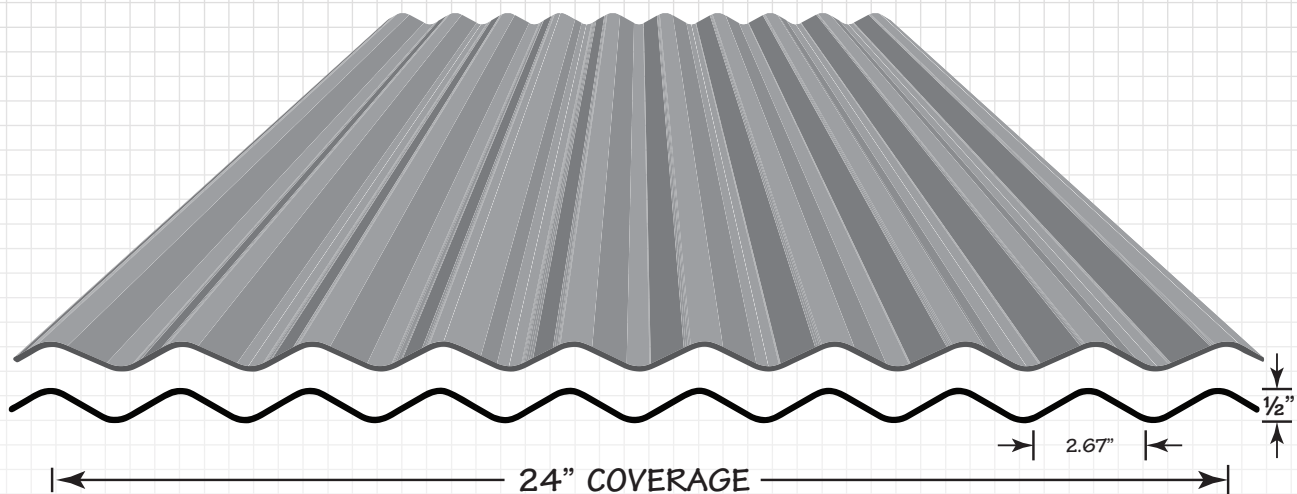

BarnMaster®

Corrugated Wall and Roof Panels

1 1/4 BarnMaster®

2 1/2 BarnMaster®

BarnMaster®

Corrugated Wall and Roof Panels

BarnMaster® corrugated panels are an economical option for any agricultural application. Central States offers 1¼ and 2½ profiles depending on your needs. Protect your investment with BarnMaster® corrugated panels.

- Both profiles are available in 29 gauge or economy gauge.
- 29 gauge is available in either Galvanized G90 or Galvalume AZ55.
- Economy Gauge is available in Galvanized G40.
- BarnMaster® panels are available in bundles of 25 in stock lengths of 6', 8', 10', 12', 14', 16', 18' and 20'.
- BarnMaster® is manufactured in Arkansas. Longer lead times may apply on some orders.