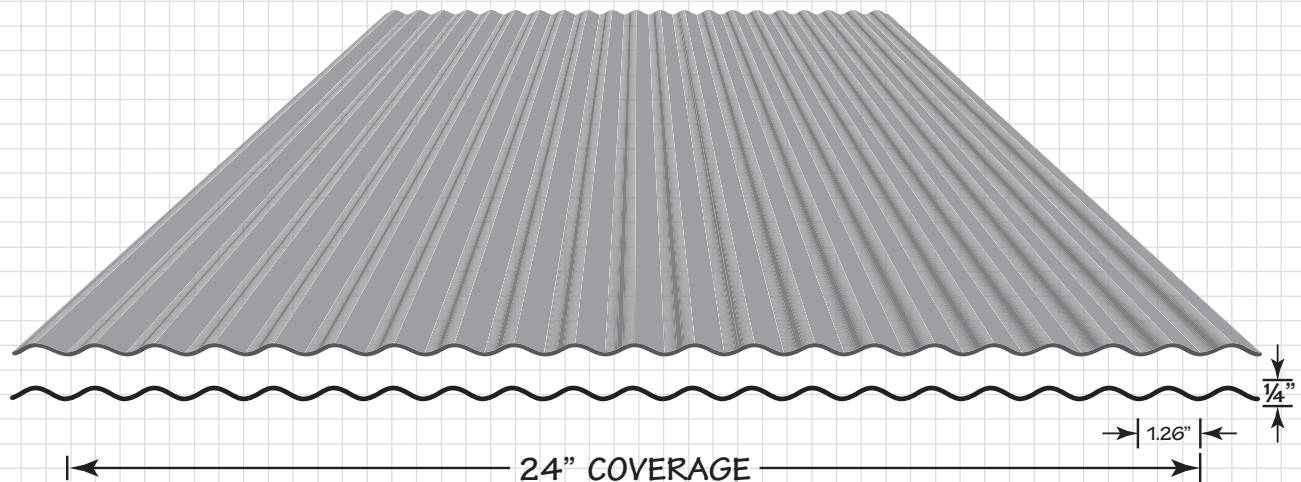

BarnMaster®

Corrugated Wall and Roof Panels

1 1/4 BarnMaster®

2 1/2 BarnMaster®

BarnMaster®

Corrugated Wall and Roof Panels

BarnMaster® corrugated panels are an economical option for any agricultural application. Central States offers 1¼ and 2½ profiles depending on your needs. Protect your investment with BarnMaster® corrugated panels.

- Both profiles are available in 29 gauge or economy gauge.
- 29 gauge is available in either Galvanized G90 or Galvalume AZ55.
- Economy Gauge is available in Galvanized G40.
- BarnMaster® panels are available in bundles of 25 in stock lengths of 6', 8', 10', 12', 14', 16', 18' and 20'.
- BarnMaster® is manufactured in Arkansas. Longer lead times may apply on some orders.