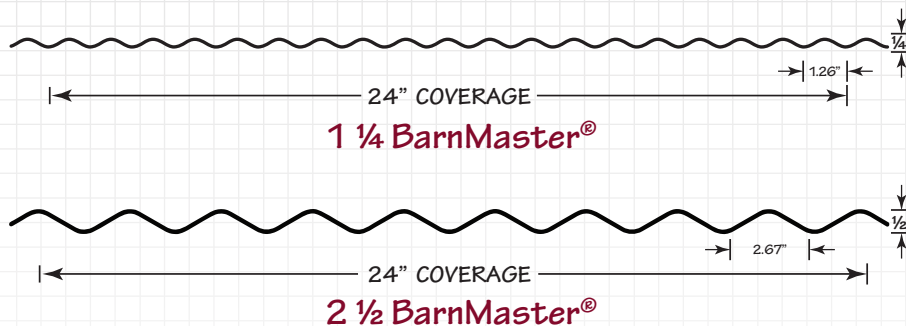

SUBSTRATE COATINGS:

What's the difference between Galvalume® and Galvanized?

Acrylic Galvalume® outperforms most metals longterm and has a 25-year "rust-through" warranty.

Galvanized does NOT have this warranty, but is better suited for animal confinement.